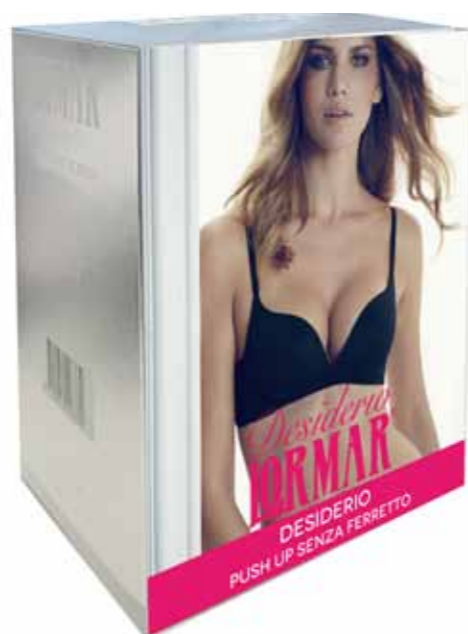

LORMAR®

New basic

"A tuo agio in ogni momento del giorno"